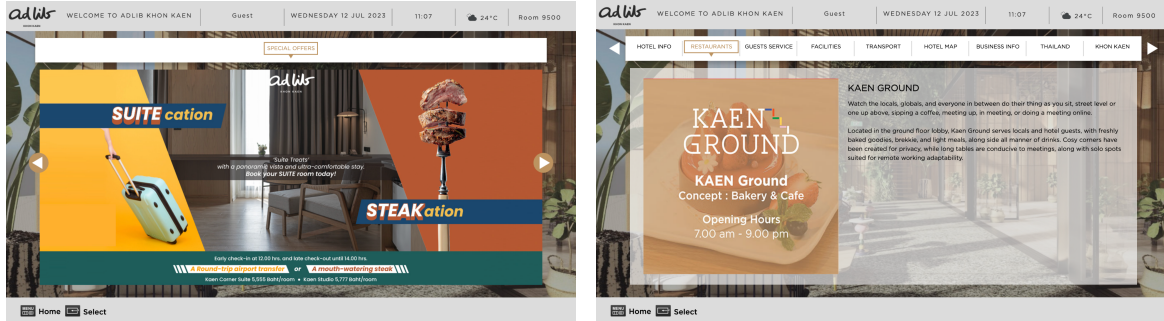

This not only streamlines the experience but also provides a level of control that resonates with the modern traveler's preference for customized experiences.

Efficiency and Sustainability Hand in Hand

Adlib Khon Kaen Hotel's embrace of technology isn't just about enhancing guest experiences; it's also about contributing to a more sustainable future.

The integration of smart technologies throughout the hotel, such as energy-efficient lighting and automated climate control, reflects their commitment to reducing their carbon footprint while maintaining the highest level of guest comfort.

This harmonious blend of efficiency and sustainability sets a benchmark for responsible hospitality in the digital age.

Parting Thoughts

The Adlib Khon Kaen Hotel stands as a beacon of innovation, inviting guests to experience a harmonious blend of luxury, technology, and sustainability.

Through its forward-thinking approach, the hotel caters to the demands of the modern traveler by seamlessly integrating technology into every aspect of the guest experience. With the MVI IPTV Casting Platform as a standout feature, Adlib Khon Kaen Hotel is undoubtedly a pioneer in modernizing hotel entertainment, catering to the preferences of the trendy mobile lifestyle guest.

So, whether you're an adventure seeker, a business traveler, or a digital nomad, a stay at Adlib Khon Kaen Hotel promises an unforgettable, technologically enriched experience that transcends expectations.

Visit the ADLIB Khon Kaen Hotel at the following: <https://www.adlibhotels.co/khon-kaen/>

For more information on MVI IPTV GUEST CASTING Platform, please contact egrmsinfo@egrms.com