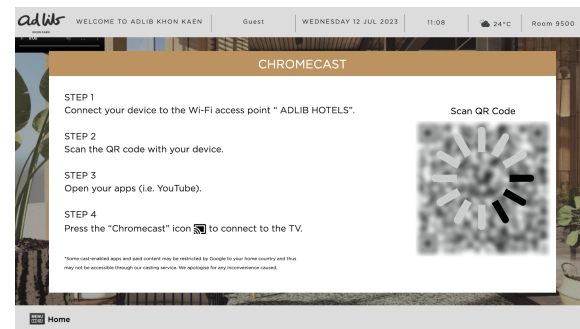

This integration of personal devices and in-room entertainment system brings a level of convenience, entertainment and hospitality centric technology to connect with the guest contemporary lifestyle.